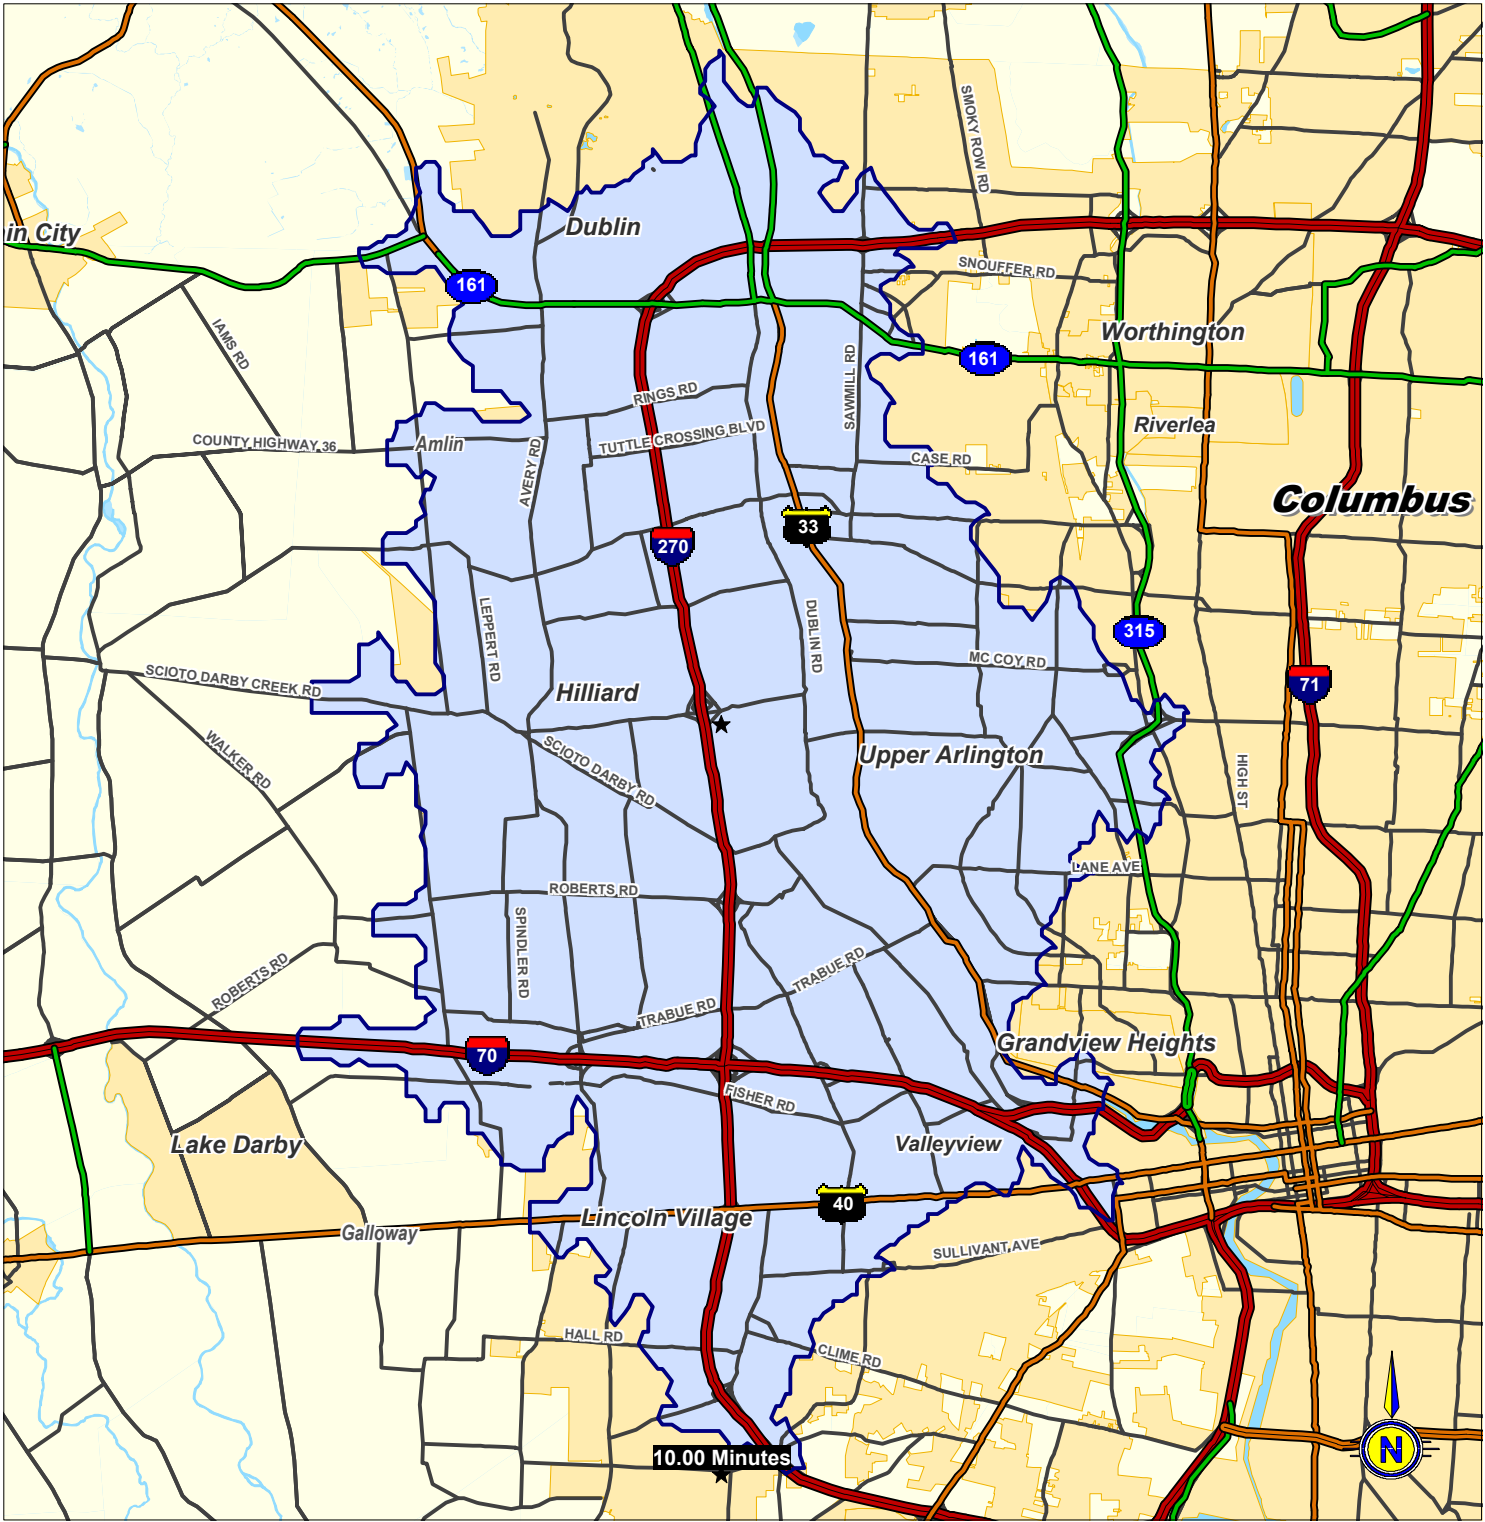

Lat: 40.025 Lon: -83.116 Zoom: 16.5 mi Logos are for identification purposes only and may be trademarks of their respective companies.

©2006, SITES USA Inc., Chandler, AZ (480) 491-1112. All Rights Reserved.

**3780 Park Mill Run Dr  
Hilliard, Ohio**

June 2006

Prepared For

**Taggart Mgmt & Real Estate Svcs**

This map was produced using data from private and government sources deemed to be reliable. The information herein is provided without representation or warranty.